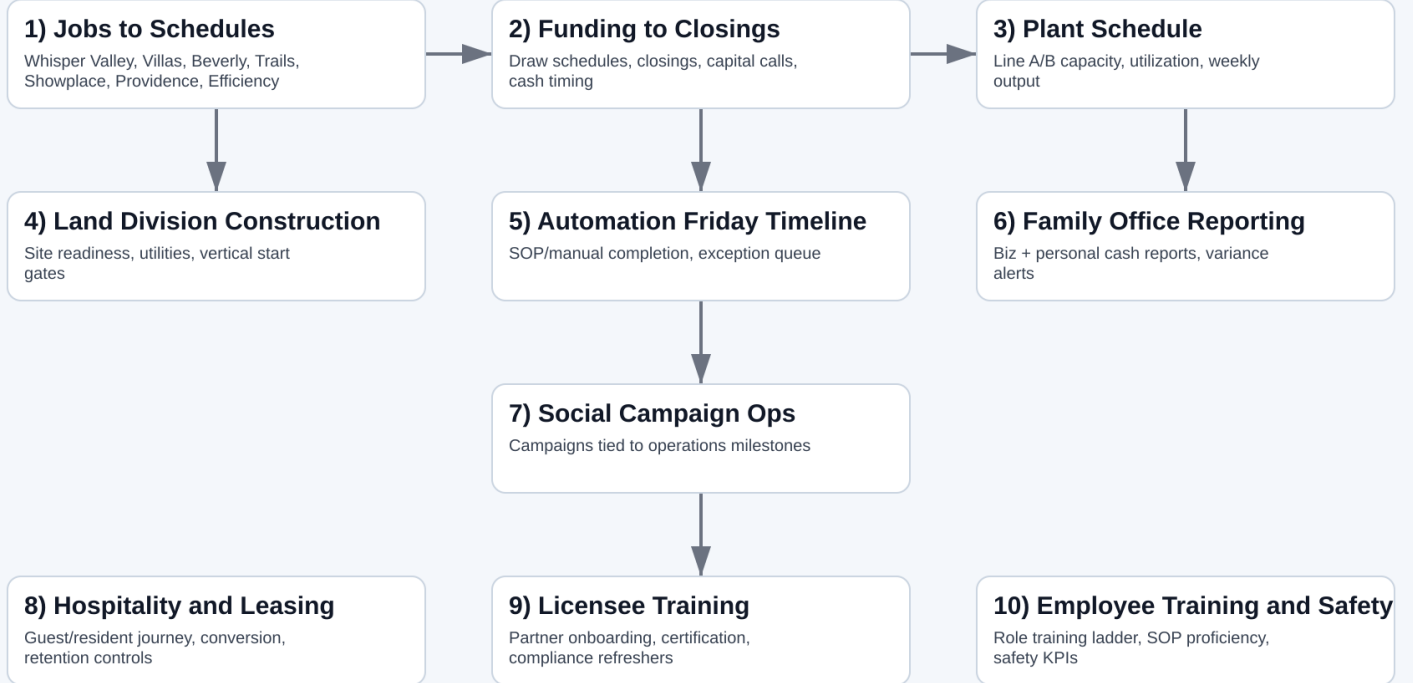

BOS Master Loop Flowchart (Uniform 11-Box Layout)

Implementation Note: This should be built into an internet-based operating system for employees.

BOS Master Loop Flowchart (10 Sections)

11. Architectural