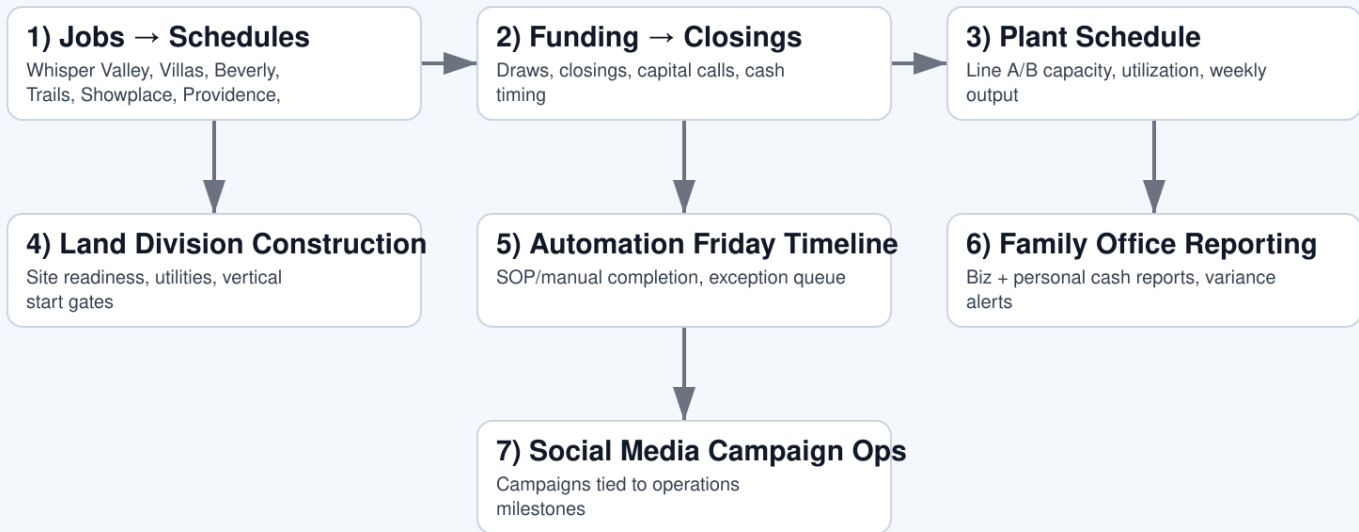

BOS Master Loop Flowchart (Updated with 3 Additional Sections)

BOS Master Loop Flowchart

Clickable detail map source: [bos_master_loop_clickmap.html](#)

Added Sections

- 8) Hospitality & Leasing
- 9) Licensee Training
- 10) Employee Training and Safety