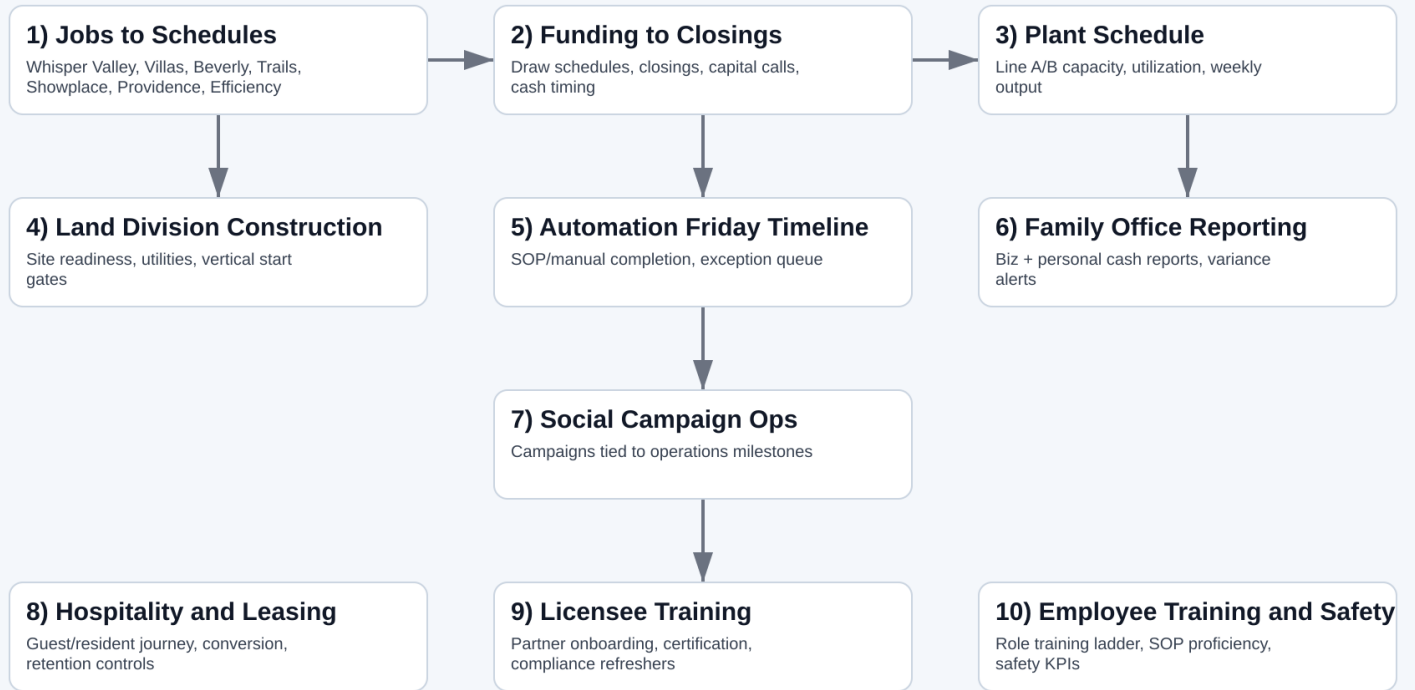

BOS Master Loop Flowchart (Uniform Layout + 11th Bucket: Architectural)

BOS Master Loop Flowchart (10 Sections)

11th Bucket: Architectural