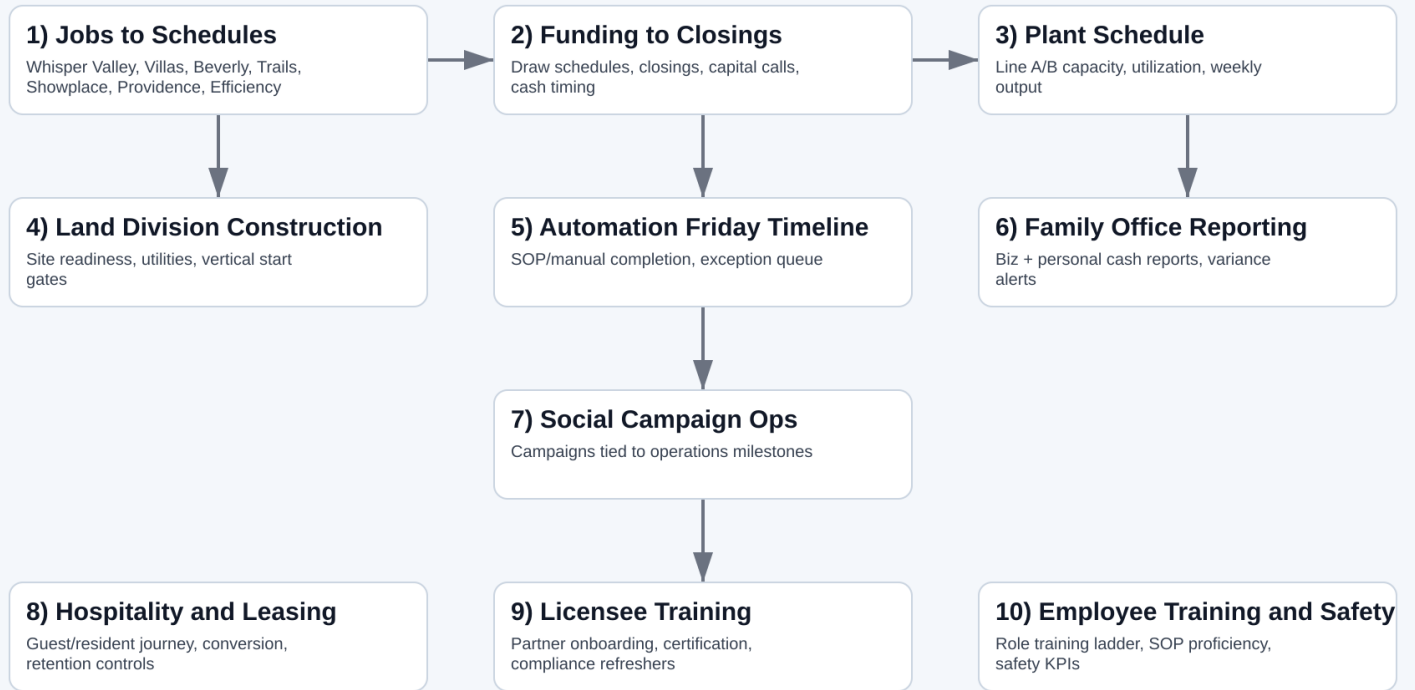

# BOS Master Loop Flowchart (Uniform 11-Box Layout)

## BOS Master Loop Flowchart (10 Sections)

11. Architectural